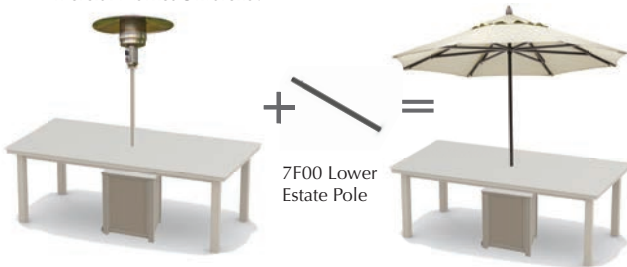

SUNNY-DAY COMPATIBLE!

The 7F50 Propane Patio Heater can be converted to an umbrella base during the day by utilizing the New 7F00 Lower Estate Pole and a Commercial Market Umbrella!

7F50 Propane Patio Heater