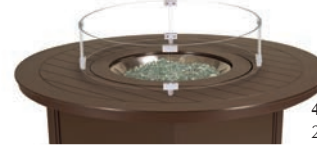

4F00-GLS
25" Round Tempered
Glass Surround for
42" & 54" Fire Tables

AVAILABLE LIFT KITS

2F60
Dining Height Lift Kit for
3F10, 3F40, 3F70, CF40 & CF30
27.25"Wx27.25"Dx5"H
Combined Height: 28"
Weight: 5 lbs