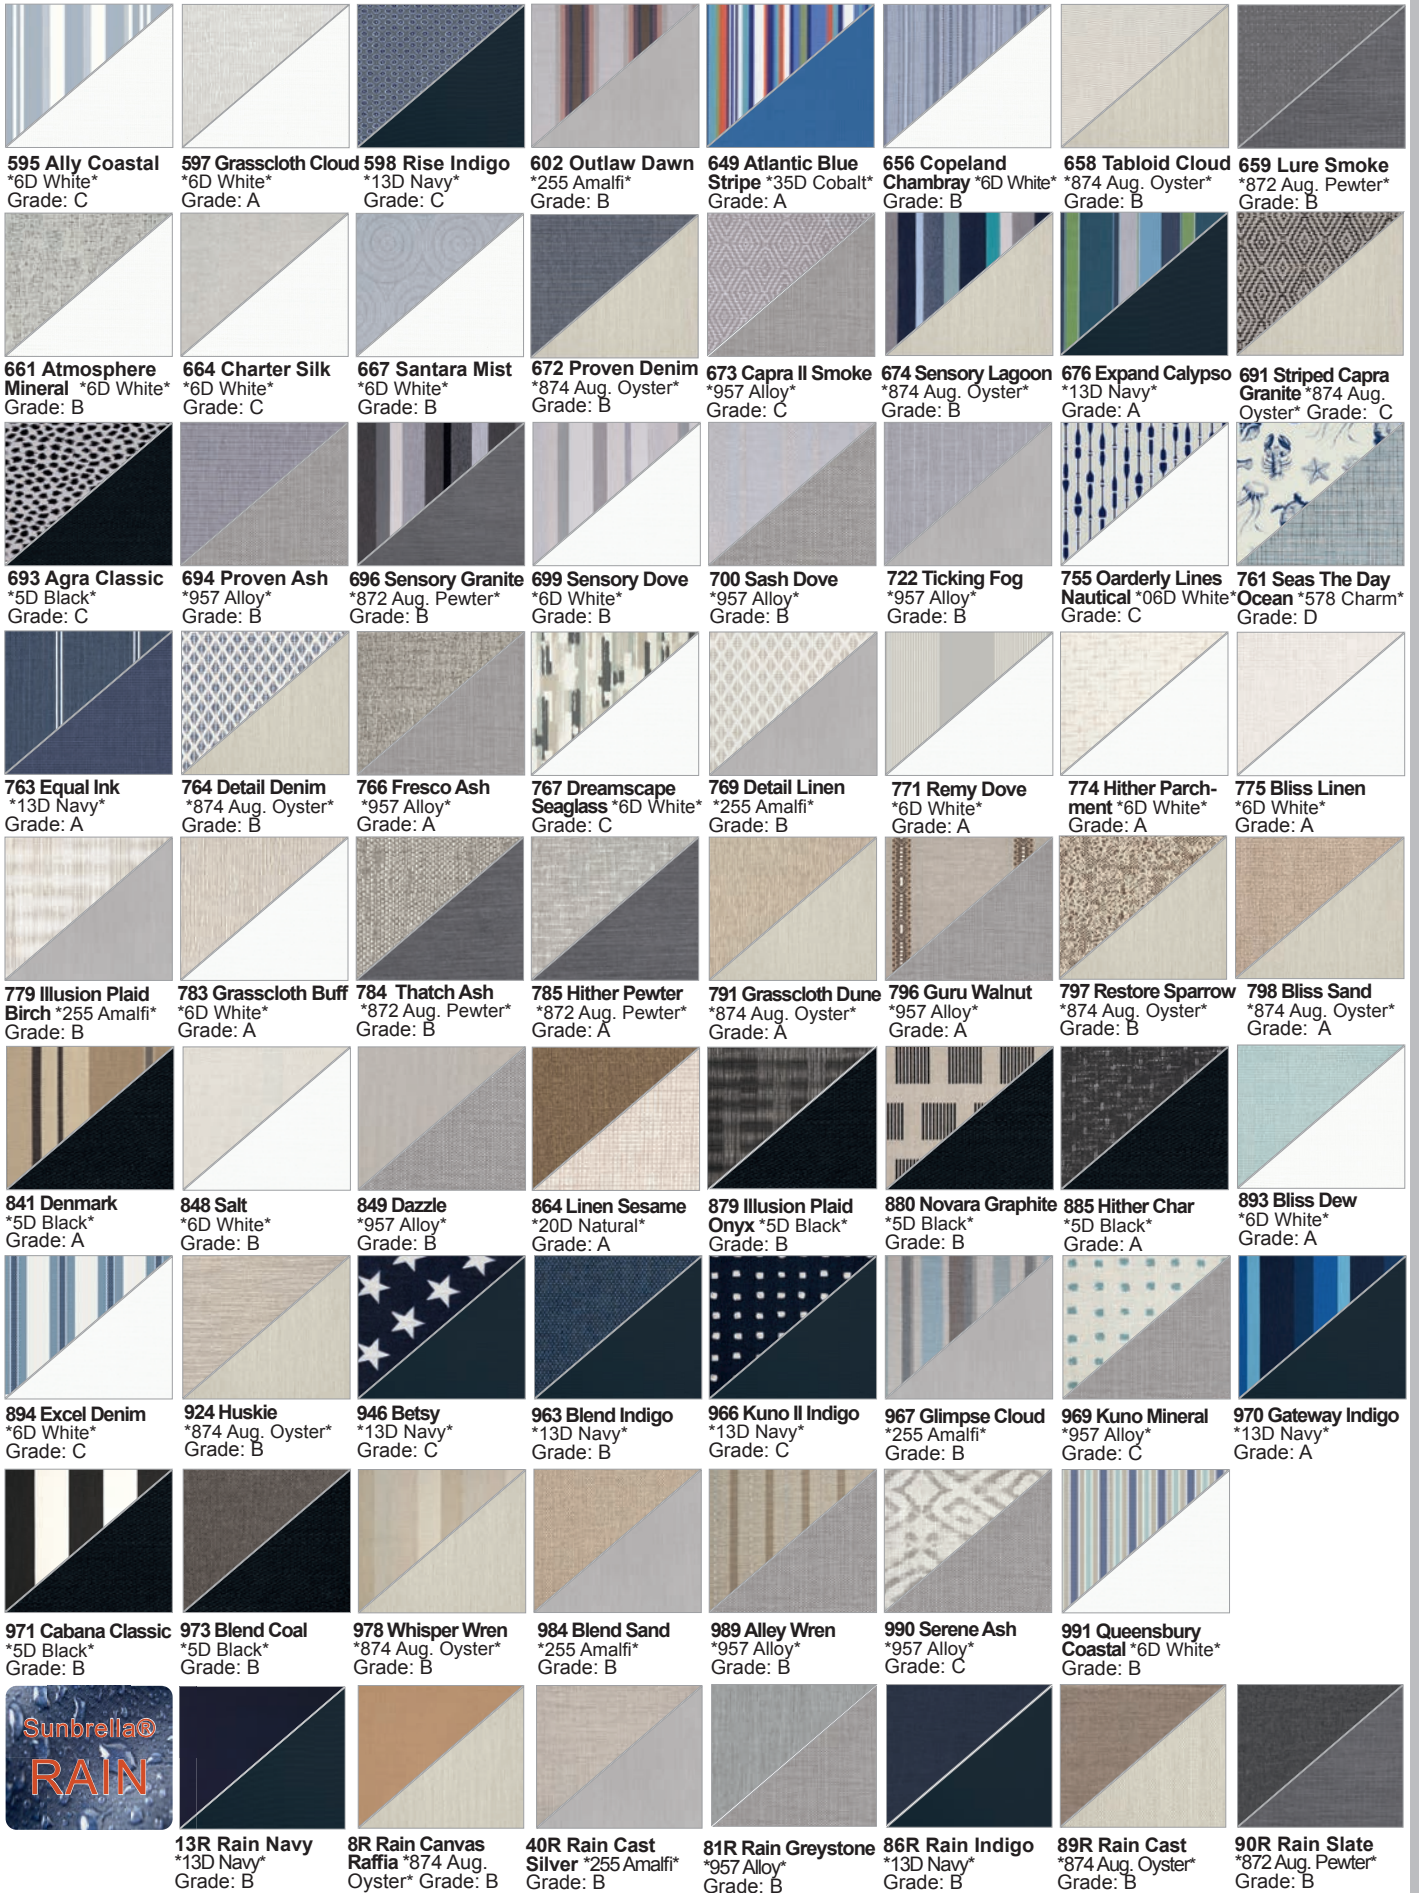

495 Ross *6D White* Grade: B
496 Wyeth Trail Sunset *06D White* Grade: D
497 Marvel Mushroom *874 Aug. Oyster* Grade: A
584 Calm Laurel *6D White* Grade: C
587 Royal Guava *874 Aug. Oyster* Grade: B
591 Hither Twilight *13D Navy* Grade: A
593 Relate Harbor *6D White* Grade: A
594 Restore Indigo *13D Navy* Grade: B