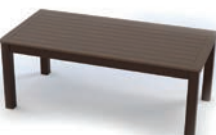

3YR

50Q0...24" x 48" Rect. Coffee Table, no hole
Overall Height: 18"