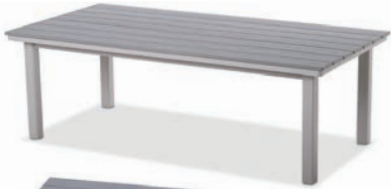

Top Only
• **TM60...** 42"x84" Rect. Table Top Only

Legs Only
• **3850LEG...** Dining Height Legs only, 29"H
• **38100LG...** Balcony Height Legs only, 37"H
• **38000LG...** Bar Height Legs only, 41"H

3YR