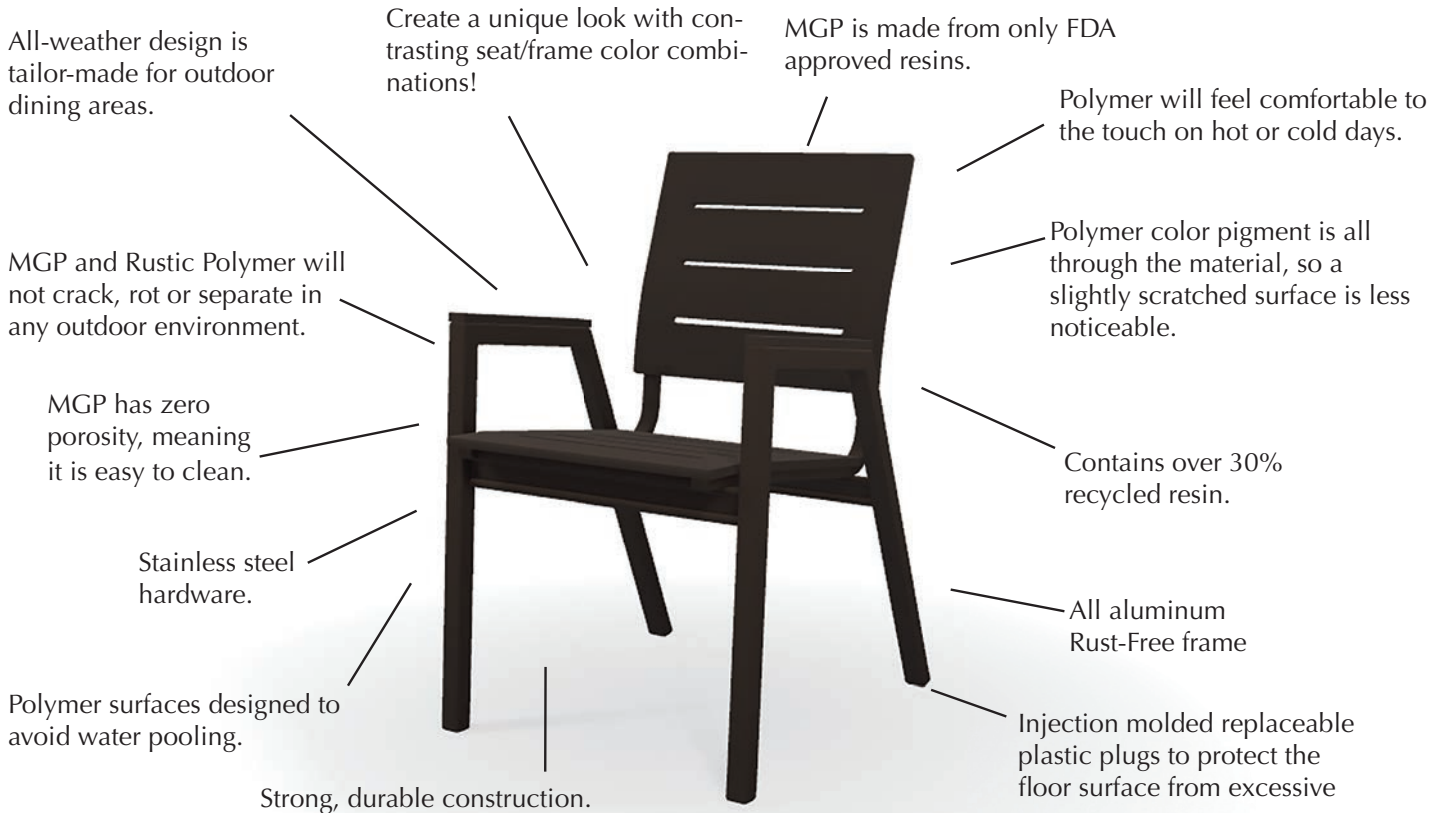

FEATURES & BENEFITS POLYMER/ALUMINUM PRODUCTS

POLYMER/ALUMINUM COLLECTIONS ON PP. 26-31