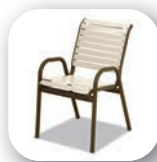

VINYL STRAP FURNITURE

Telescope Straps can be cleaned using a soapy solution of warm water and Ivory Liquid. Hose down to rinse. **DO NOT USE PINE OIL CLEANSERS OR HARSH ABRASIVES.** Straps can be easily replaced by the consumer by heating the strap in hot water and attaching it to the frame while hot. As the straps cool down, they will shrink for a snug fit.