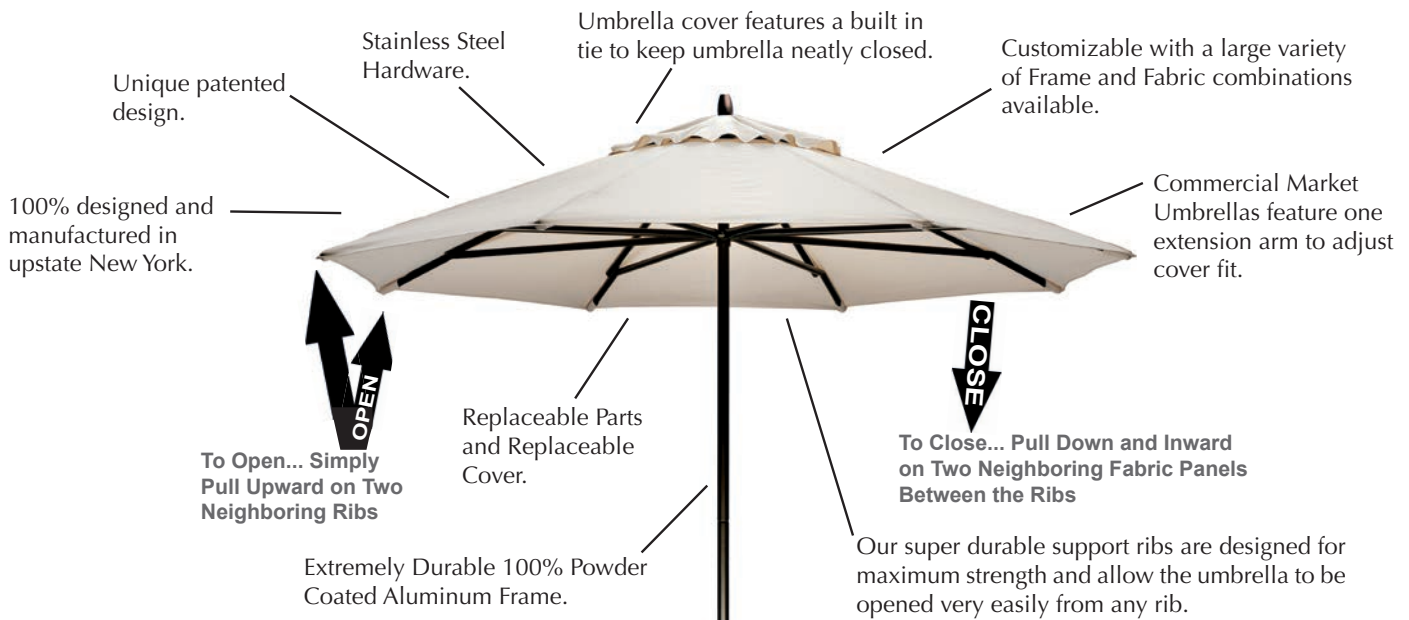

## COMMERCIAL MARKET UMBRELLAS

Simple yet effective, our unique and patented (US 8,230,869 / 8,302,616) mechanisms allow you to raise and lower your umbrella by simply pulling on the ribs or pushing on the fabric. This design is especially helpful with the use of larger dining tables where access to the umbrella crank is limited. It also adds to the durability and aesthetics of the umbrella.