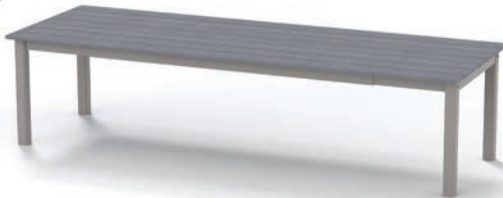

3YR

5290... 42"x120" Extension Table

Overall Height: 29.25"

42"x88" overall when not extended  
 Two drop-in leaves included  
 Leaves store under each end

3YR