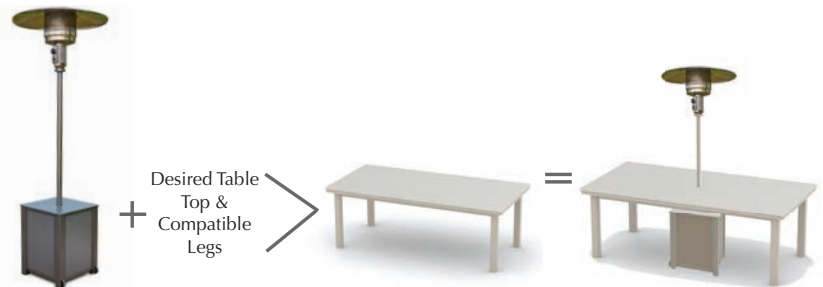

## UNDER EXISTING TABLES

(Compatible on table designs with 4-corner legs)

The 7F50 Propane Patio Heater can be used under several of our Dining, Balcony and Bar Height Tables. The vertical pole was designed at the perfect diameter to be used in any table with a standard umbrella hole. The Patio Heater can be used under any Telescope table listed below.