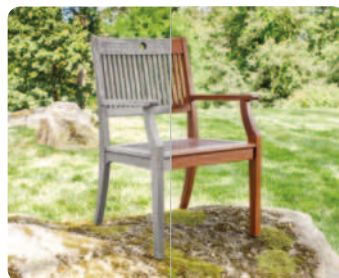

Level 4 Revive
Revive from troublesome stains.